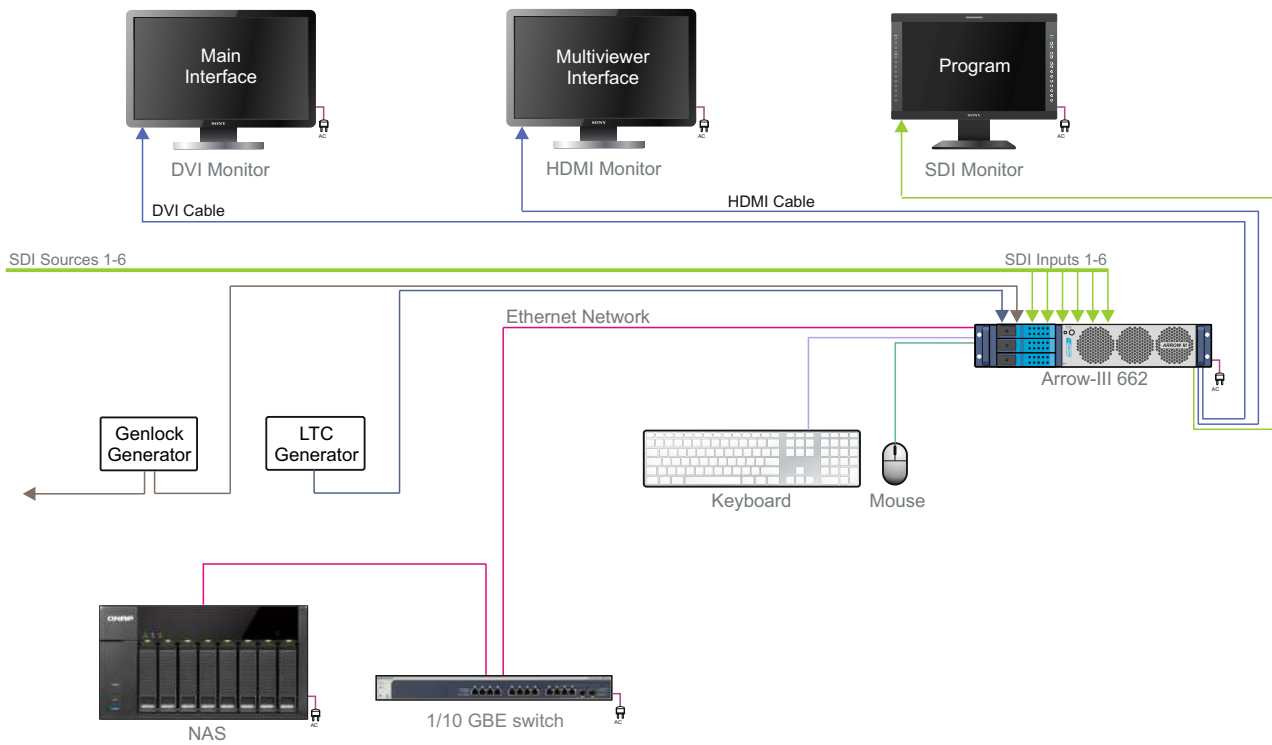

Arrow-III 662 Six Channels HD recording for NLE configuration

XDCAM HD422 (50 mbps) codec. Channels: 6 Record; 6 Search; 2 Playback
6 SDI Inputs, SDI Output - Program.

Graphics Port 1 (DVI) - Main Interface (MI), Graphics Port 2 (HDMI) - Multiviewer (MV)

Arrow-III 662 Six Channels HD recording for NLE configuration

Connection diagram