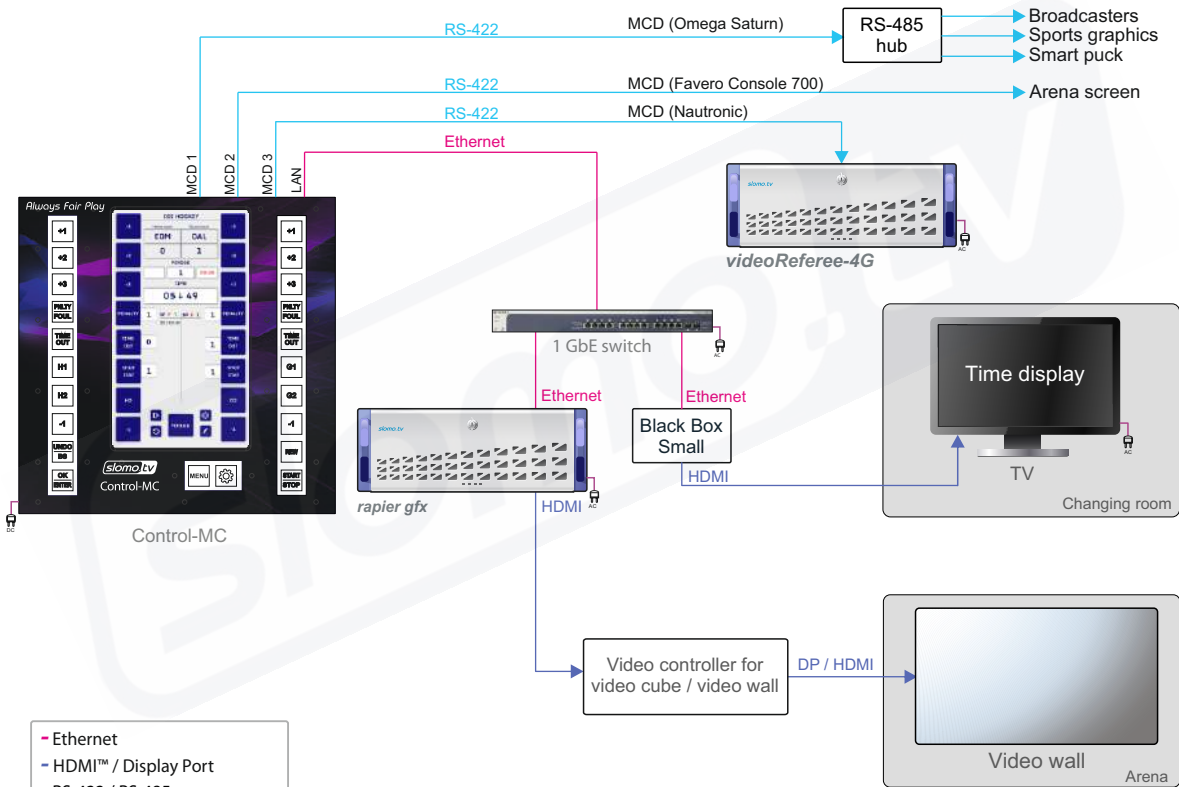

# Basic use of Control-MC Scoreboard

- Ethernet
- HDMI™ / Display Port
- RS-422 / RS-485
- Power