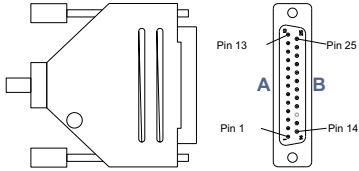

900.008.XXX.01*

Remote control console 25 pin cable

use multicore flexible shielded cable
length upto 15 m

to Video Server (VS)
DB-25M

Stickers:
side **A** - VS
side **B** - slomo.tv

to Remote control
DB-25M

Stickers:
side **A** - 900.008.XXX.01*
side **B** - Control Z

DB-25M (VS)		JLC - upto 15 m	DB-25M (RC)
1, 14	9V	grey, orange, yellow	1, 14
7	Rx+	green	10
8	Tx-	purple	22
16	key		
19	Rx-	red	23
20	GND	black, brown, screen	2, 3, 21
21	Tx+	blue	9

* 900.008.XXX.01 XXX is equal cable length in cm
e.g. XXX=500 is for 500 cm - 900.008.500.01, XXX=999 is for length from 1000 cm to 1500 cm (15 m) - 900.008.999.01