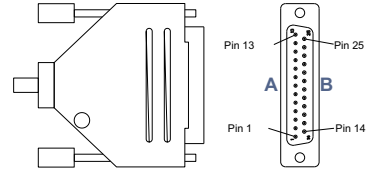

900.008.XXX.01*

Remote control console 25 pin cable

use multicore flexible shielded cable
length upto 15 m

to Video Server (VS)
DB-25M

Stickers:
side **A** - VS
side **B** - slomo.tv

to Remote control
DB-25M

Stickers:
side **A** - 900.008.XXX.01*
side **B** - Control Z

DB-25M (VS)		JLC - upto 15 m	DB-25M (RC)
1, 14	9V	grey, orange, yellow	1, 14
7	Rx+	green	10
8	Tx-	purple	22
16	key		
19	Rx-	red	23
20	GND	black, brown, screen	2, 3, 21
21	Tx+	blue	9

* 900.008.XXX.01 XXX is equal cable length in cm
e.g. XXX=500 is for 500 cm - 900.008.500.01, XXX=999 is for length from 1000 cm to 1500 cm (15 m) - 900.008.999.01