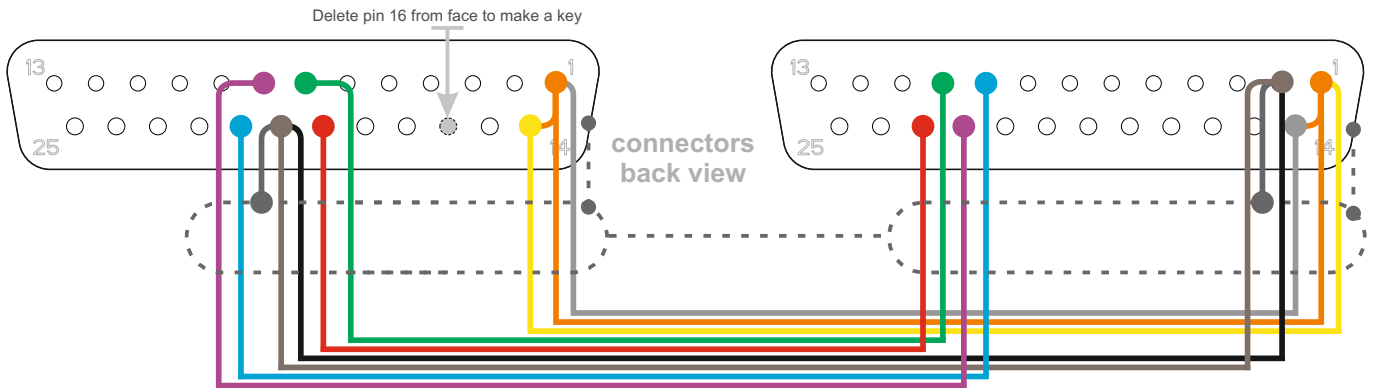

900.008.XXX.01*

Remote control console 25 pin cable

use multicore flexible shielded cable
length upto 15 m

to Video Server (VS)
DB-25M

Stickers:
side **A** - VS
side **B** - slomo.tv

to Remote control
DB-25M

Stickers:
side **A** - 900.008.XXX.01*
side **B** - Control Z

DB-25M (VS)		JLC - upto 15 m	DB-25M (RC)
1, 14	9V	grey, orange, yellow	1, 14
7	Rx+	green	10
8	Tx-	purple	22
16	key		
19	Rx-	red	23
20	GND	black, brown, screen	2, 3, 21
21	Tx+	blue	9

* 900.008.XXX.01 XXX is equal cable length in cm
e.g. XXX=500 is for 500 cm - 900.008.500.01, XXX=999 is for length from 1000 cm to 1500 cm (15 m) - 900.008.999.01