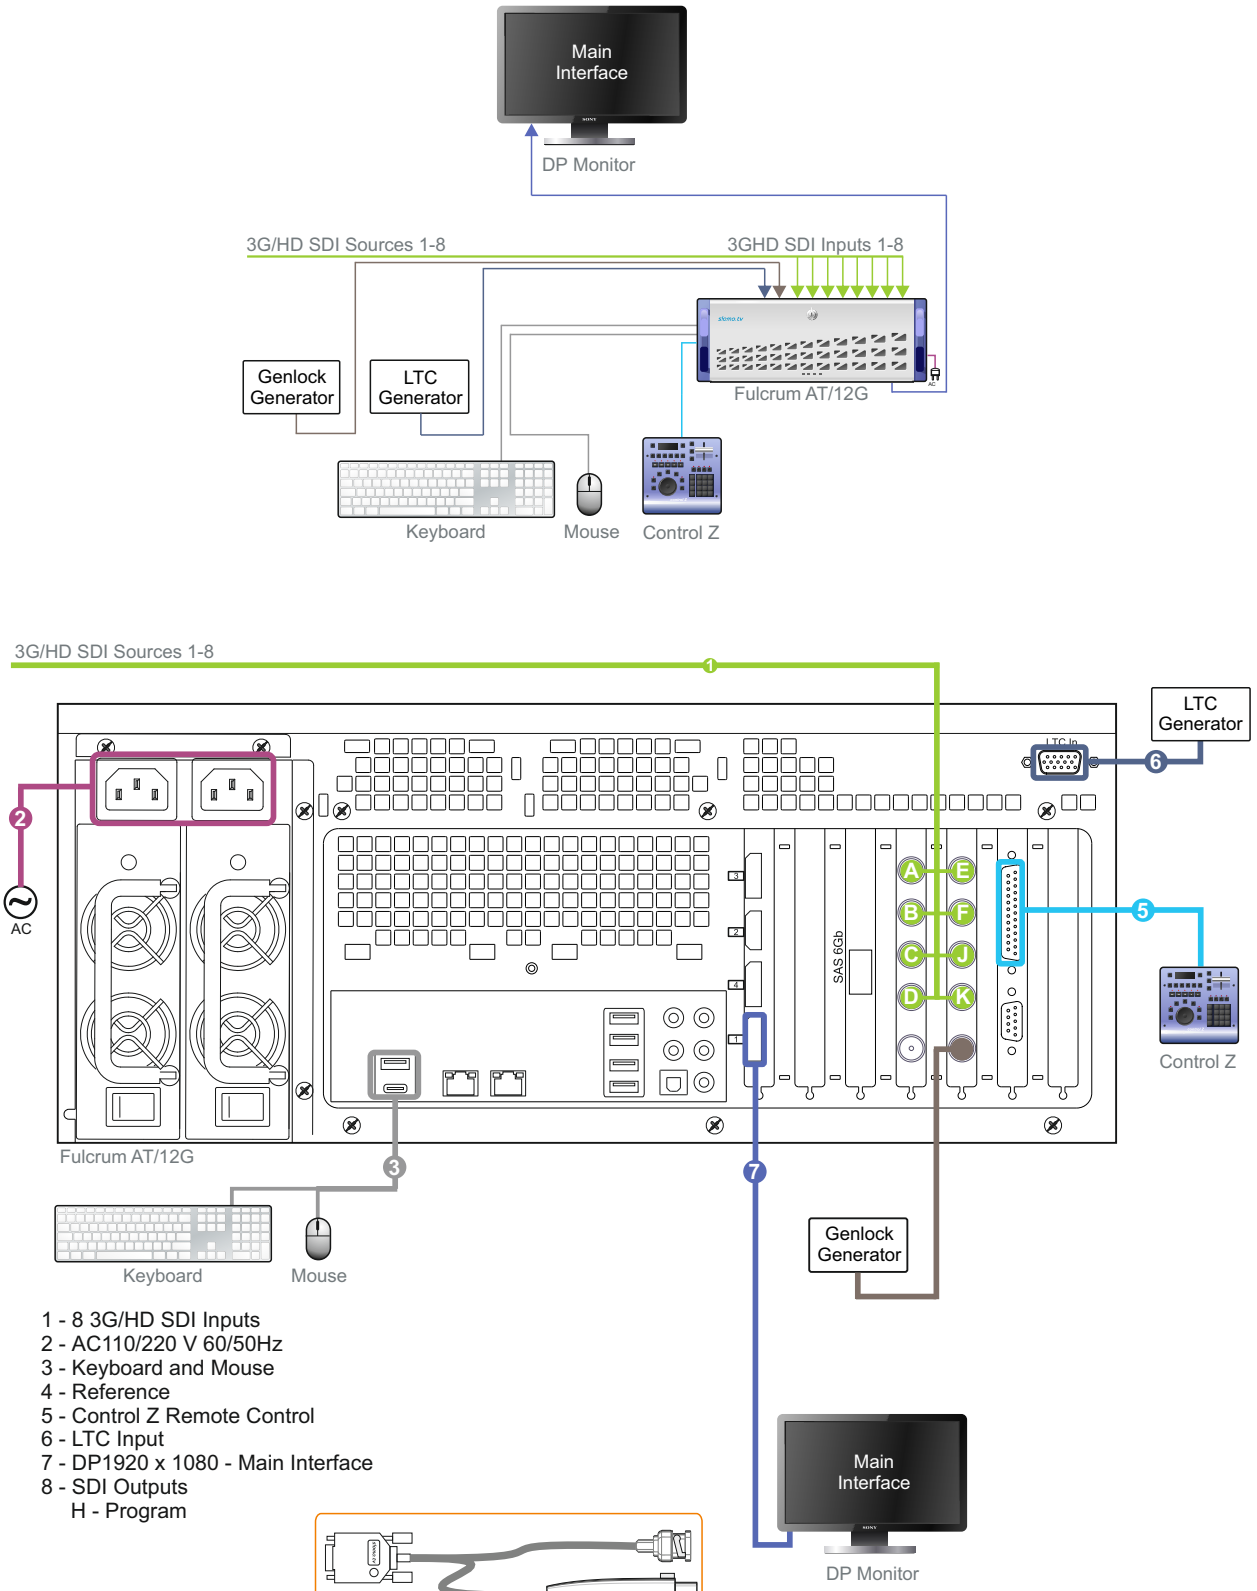

Fulcrum AT/12G 3G/HD NLE video production

In recording for NLE mode: 8 recording channels 3G.

- 1 - 8 3G/HD SDI Inputs
- 2 - AC110/220 V 60/50Hz
- 3 - Keyboard and Mouse
- 4 - Reference
- 5 - Control Z Remote Control
- 6 - LTC Input
- 7 - DP1920 x 1080 - Main Interface
- 8 - SDI Outputs
- H - Program

Use Slomo 900.009.040.01 Cable for LTC Input Connection