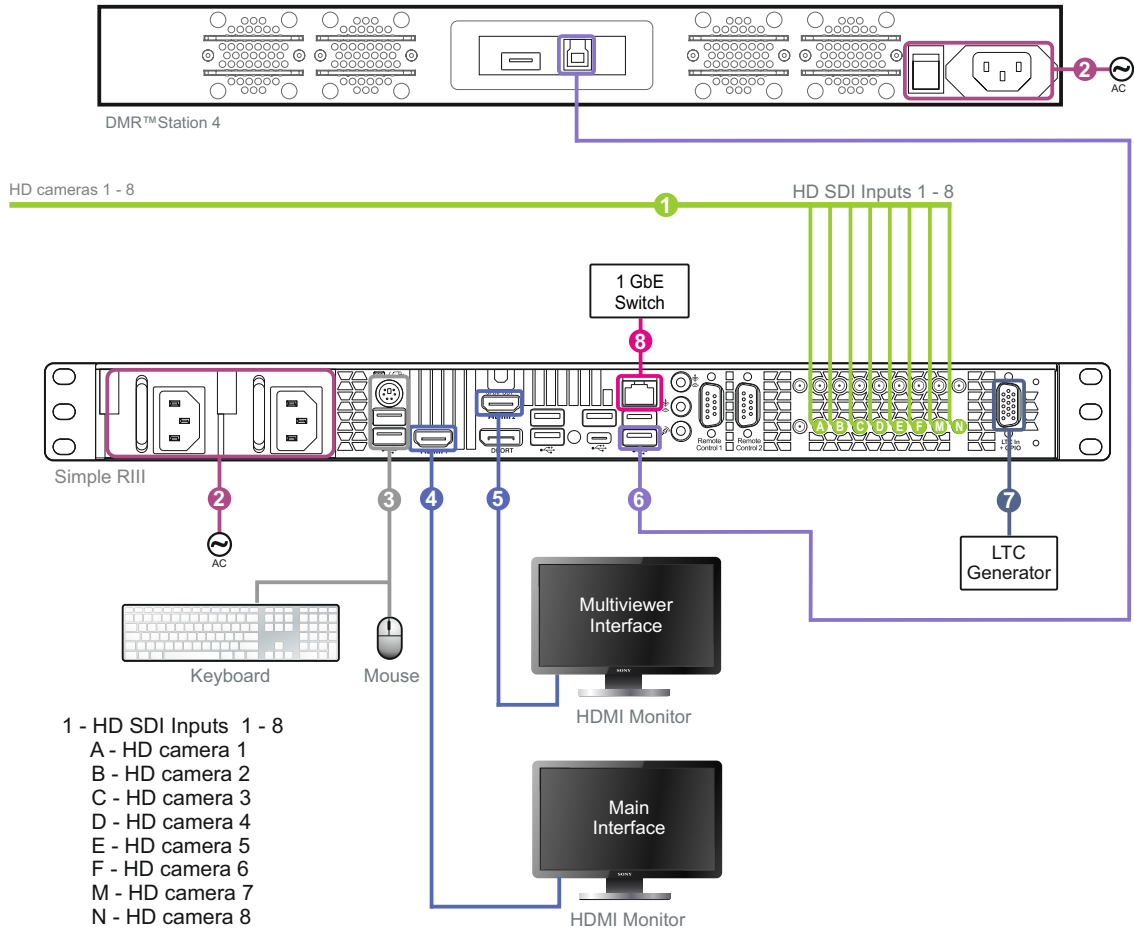

# Simple RIII. 8-channel HD Recording for NLE configuration

8-channel Recording for NLE. 8 HD SDI Inputs. ProRes 422, DNxHD, DVCPro HD codecs. With Redundant Power Supply Option.

- 1 - HD SDI Inputs 1 - 8
  - A - HD camera 1
  - B - HD camera 2
  - C - HD camera 3
  - D - HD camera 4
  - E - HD camera 5
  - F - HD camera 6
  - M - HD camera 7
  - N - HD camera 8
- 2 - AC110/220 V 60/50Hz
- 3 - Keyboard and Mouse
- 4 - HDMI 1920 x 1080 - Main Interface
- 5 - HDMI 1920 x 1080 - Multiviewer Interface
- 6 - USB3.0 to DMR™ Station 4
- 7 - LTC Input
- 8 - 1 GbE