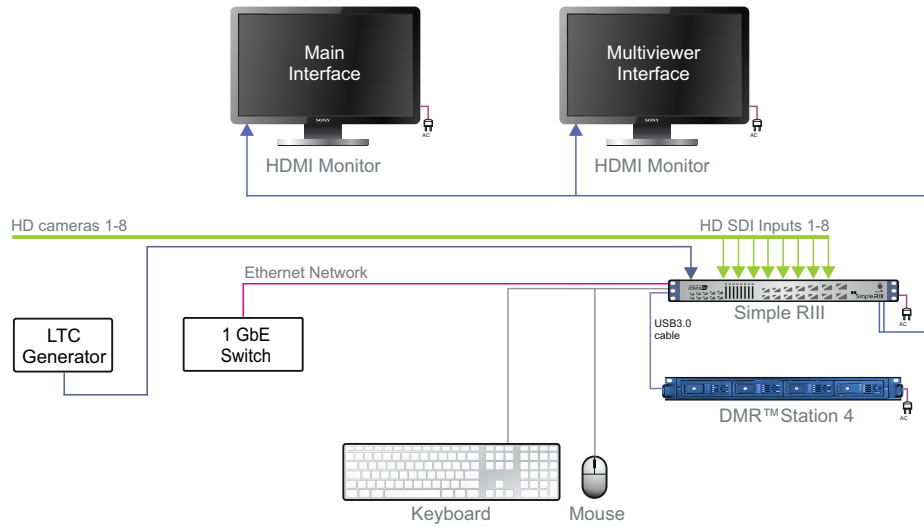

# Simple RIII. 8-channel HD Recording for NLE configuration

8-channel Recording for NLE. 8 HD SDI Inputs. ProRes 422, DNxHD, DVCPro HD codecs. With Redundant Power Supply Option.

- 1 - HD SDI Inputs 1 - 8
  - A - HD camera 1
  - B - HD camera 2
  - C - HD camera 3
  - D - HD camera 4
  - E - HD camera 5
  - F - HD camera 6
  - M - HD camera 7
  - N - HD camera 8
- 2 - AC110/220 V 60/50Hz
- 3 - Keyboard and Mouse
- 4 - HDMI 1920 x 1080 - Main Interface
- 5 - HDMI 1920 x 1080 - Multiviewer Interface
- 6 - USB3.0 to DMR™ Station 4
- 7 - LTC Input
- 8 - 1 GbE